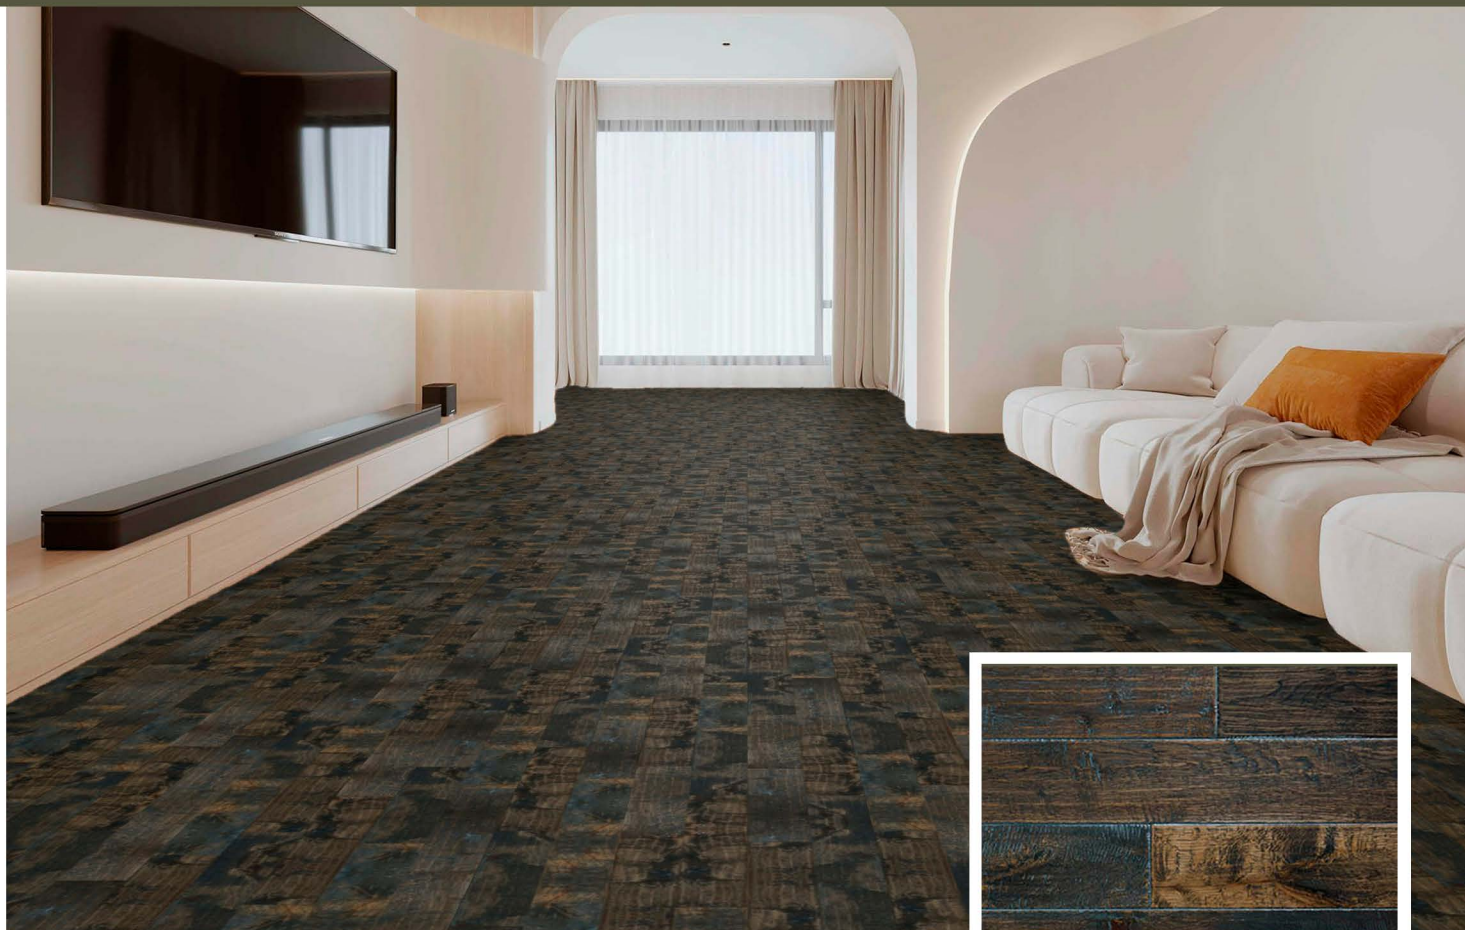

## **ADORI** ( $\frac{3}{4}$ " SOLID)

S-ADO-01

Overall thickness: 0.75" Thick x 5" Width x 72" Length  
Plank Width: 4.75"  
Plank Length: 24" - 48"  
Wood Species: Oak  
Construction: Solid Wood  
Finish: Aluminum Oxide  
Wear layer: N/A  
Surface: Hand Scraped Distressed  
Edge Type: 4-Side Rolled Bevel  
Installation Type: Glue Down, Nail Down  
Packaging: 19.38 f/ctn  
Weight: 64 lb  
Warranty: 25yr Residential Limited Warranty