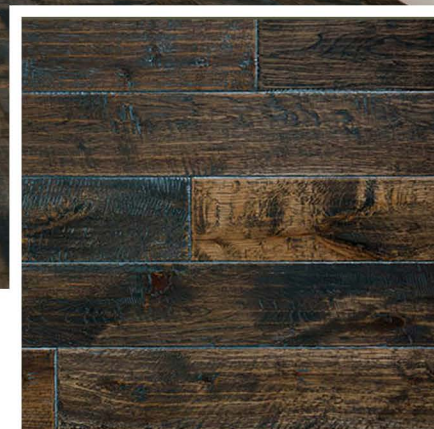

## **ADORI** ( $\frac{3}{4}$ " SOLID)

S-ADO-01

Overall thickness: 0.75" Thick x 5" Width x 72" Length  
Plank Width: 4.75"  
Plank Length: 24" - 48"  
Wood Species: Oak  
Construction: Solid Wood  
Finish: Aluminum Oxide  
Wear layer: N/A  
Surface: Hand Scraped Distressed  
Edge Type: 4-Side Rolled Bevel  
Installation Type: Glue Down, Nail Down  
Packaging: 19.38 f/ctn  
Weight: 64 lb  
Warranty: 25yr Residential Limited Warranty