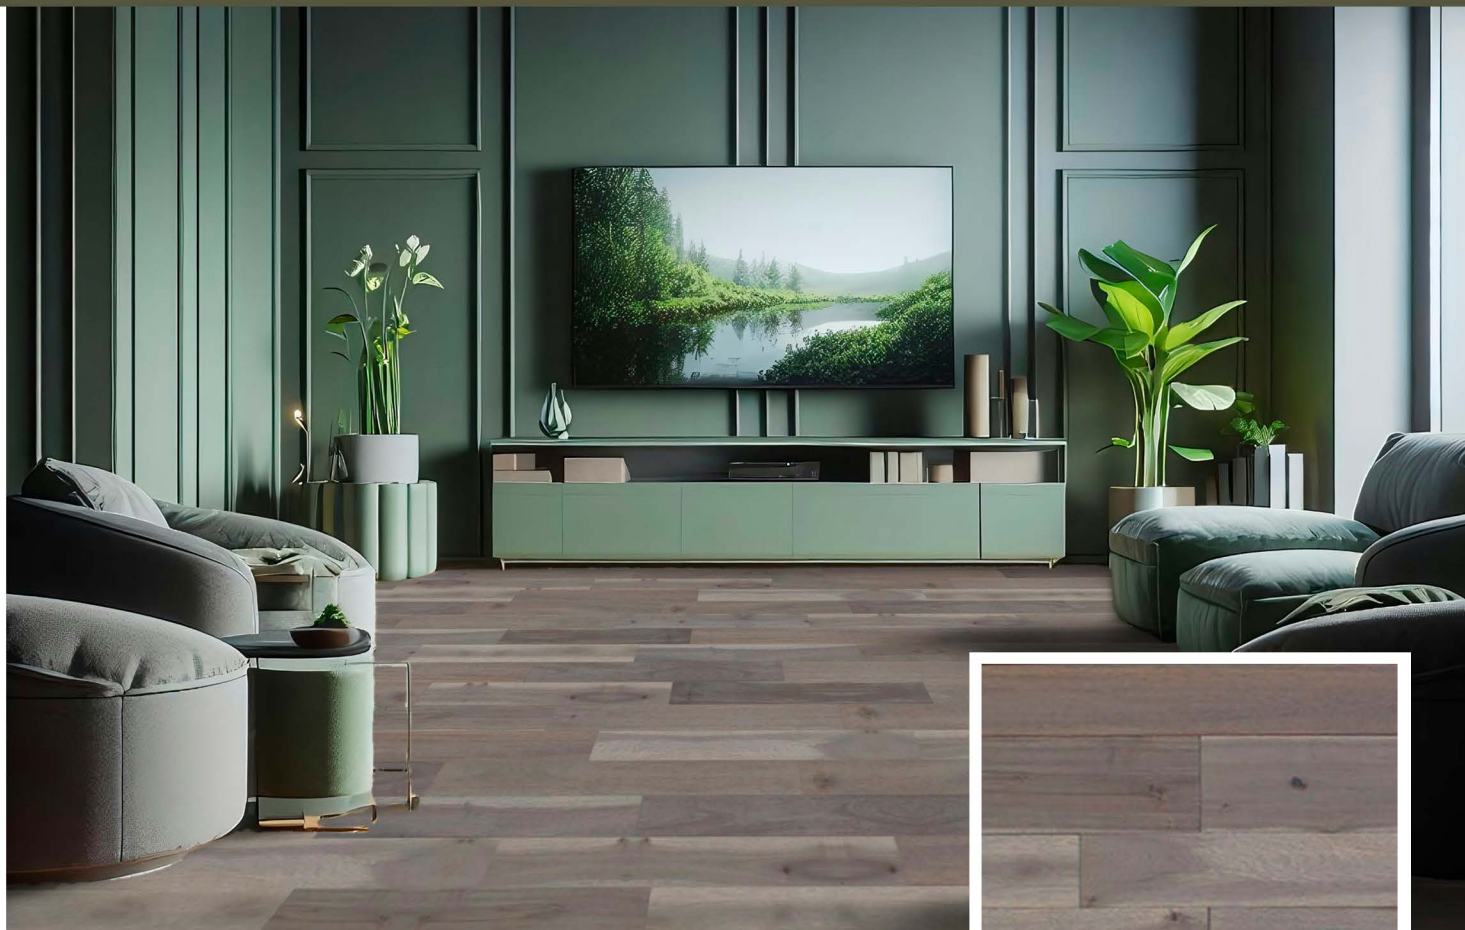

## CORDOVA (3/4" SOLID)

S-COR-01

Overall thickness: 0.75" Thick x 4.75\3.5" Width x 72" Length  
Plank Width: 4.75"  
Plank Length: 24" - 48"  
Wood Species: Acacia  
Construction: Solid Wood  
Finish: Aluminum Oxide  
Wear layer: N/A  
Surface: Hand Scraped Distressed  
Edge Type: 4-Side Rolled Bevel  
Installation Type: Glue Down, Nail Down  
Packaging: 20.35 f/ctn  
Weight: 66 lb  
Warranty: 25yr Residential Limited Warranty