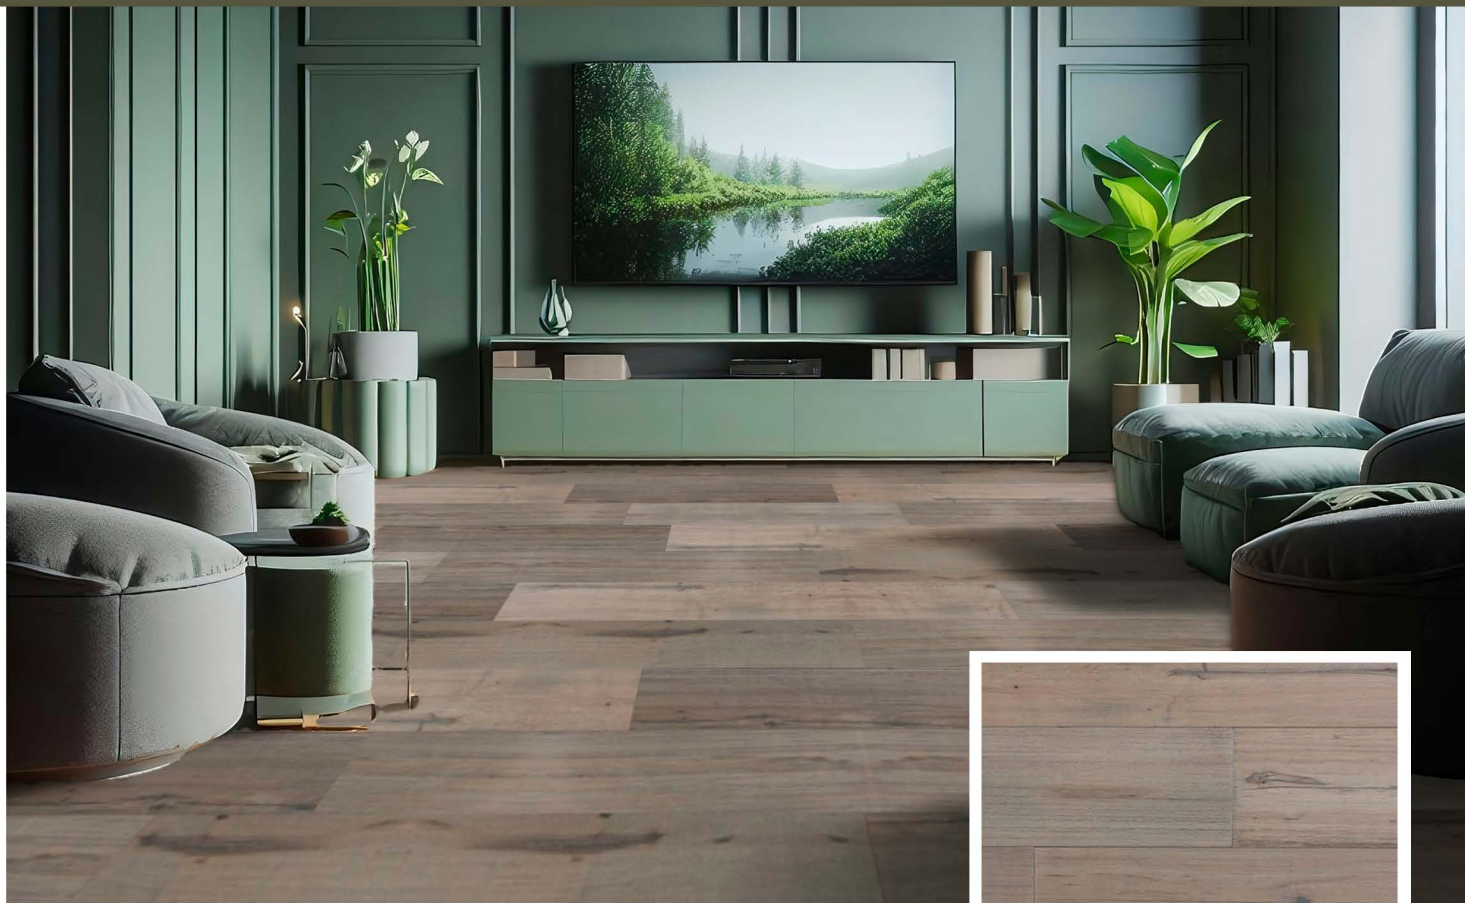

## MEILE (1/2")

E-KC-ME

Specifications:	0.5" Thick x 7.5" Width x 72" Length
Plank Width:	7.5"
Plank Length:	36" - 72"
Wood Species:	Maple
Construction:	Plywood
Finish:	Aluminum Oxide
Wear layer:	2mm
Surface:	Wire Brushed
Edge Type:	Micro-Beveled
Installation Type:	Floating, Glue Down, Nail Down
Packaging:	22.85 f/ctn
Weight:	41 lb
Wood Shade:	Light Wood
Wood Color:	Gray Wood
Grade:	ABCDE
Warranty:	25yr Residential Limited Warranty