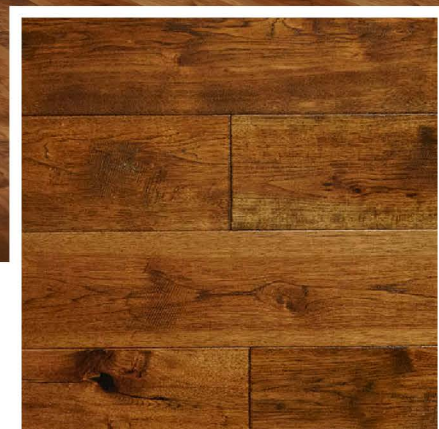

Karuna Collection

KARUNA
COLLECTION

METTA (1/2")

E-KC-CR

Specifications:	0.5" Thick x 7.5" Width x 72" Length
Plank Width:	7.5"
Plank Length:	36" - 72"
Wood Species:	Hickory
Construction:	Plywood
Finish:	Aluminum Oxide
Wear layer:	2mm
Surface:	Hand Scraped Distressed
Edge Type:	Micro-Beveled
Installation Type:	Floating, Glue Down, Nail Down
Packaging:	23.32 f/ctn
Weight:	41 lb
Wood Shade:	Medium Wood
Wood Color:	Brown Wood
Grade:	ABCDE
Warranty:	25yr Residential Limited Warranty