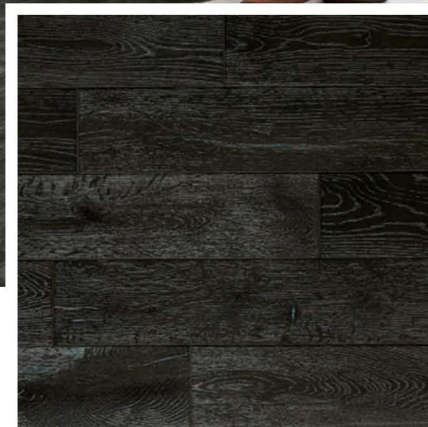

Solids Collection

MOONYA (3/4" SOLID)

S-MOO-01

Overall thickness: 0.75" Thick x 5" Width x 72" Length
Plank Width: 4.75"
Plank Length: 24" - 48"
Wood Species: Oak
Construction: Solid Wood
Finish: Aluminum Oxide
Wear layer: N/A
Surface: Hand Scraped Distressed
Edge Type: 4-Side Rolled Bevel
Installation Type: Glue Down, Nail Down
Packaging: 19.38 f/ctn
Weight: 64 lb
Warranty: 25yr Residential Limited Warranty