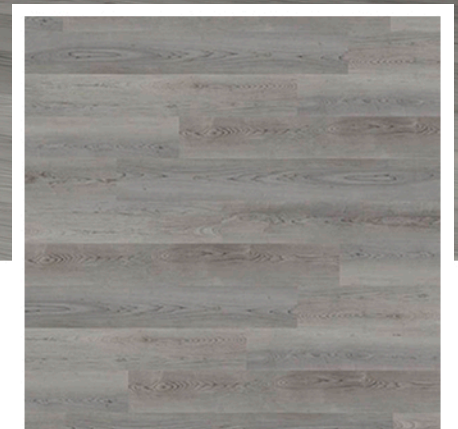

Painted Sky Collection

Painted Sky

LUMINA (30Mil)

X-PS-LA

Specifications:	7mm Thick x 9.25" Width x 72" Length
Plank Width:	9.25"
Plank Length:	72 -72"
Wood Species:	Ukrainian Maple
Construction:	Stone Plastic Composite
Finish:	Aluminum Oxide
Wear layer:	30mil
Sound rating:	IIC71
Surface:	Embossed in Register (EIR)
Edge Type:	Micro-Beveled
Installation Type:	Floating
Packaging:	27.78 sf/ctn
Weight:	58.86 lbs
Warranty:	Lifetime Residential Limited Warranty 15yr Commercial Limited Warranty