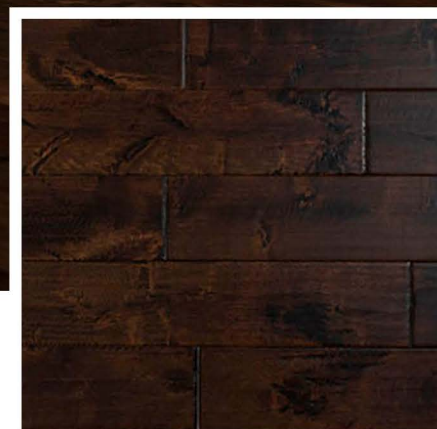

Solids Collection

SIENNA (3/4" SOLID)

S-SIE-01

Overall thickness: 0.75" Thick x 4.75" Width x 84" Length
Plank Width: 4.75"
Plank Length: 24" - 48"
Wood Species: Maple
Construction: Solid Wood
Finish: Aluminum Oxide
Wear layer: N/A
Surface: Hand Scraped Distressed
Edge Type: 4-Side Rolled Bevel
Installation Type: Glue Down, Nail Down
Packaging: 21.7 f/ctn
Weight: 65 lb
Warranty: 25yr Residential Limited Warranty