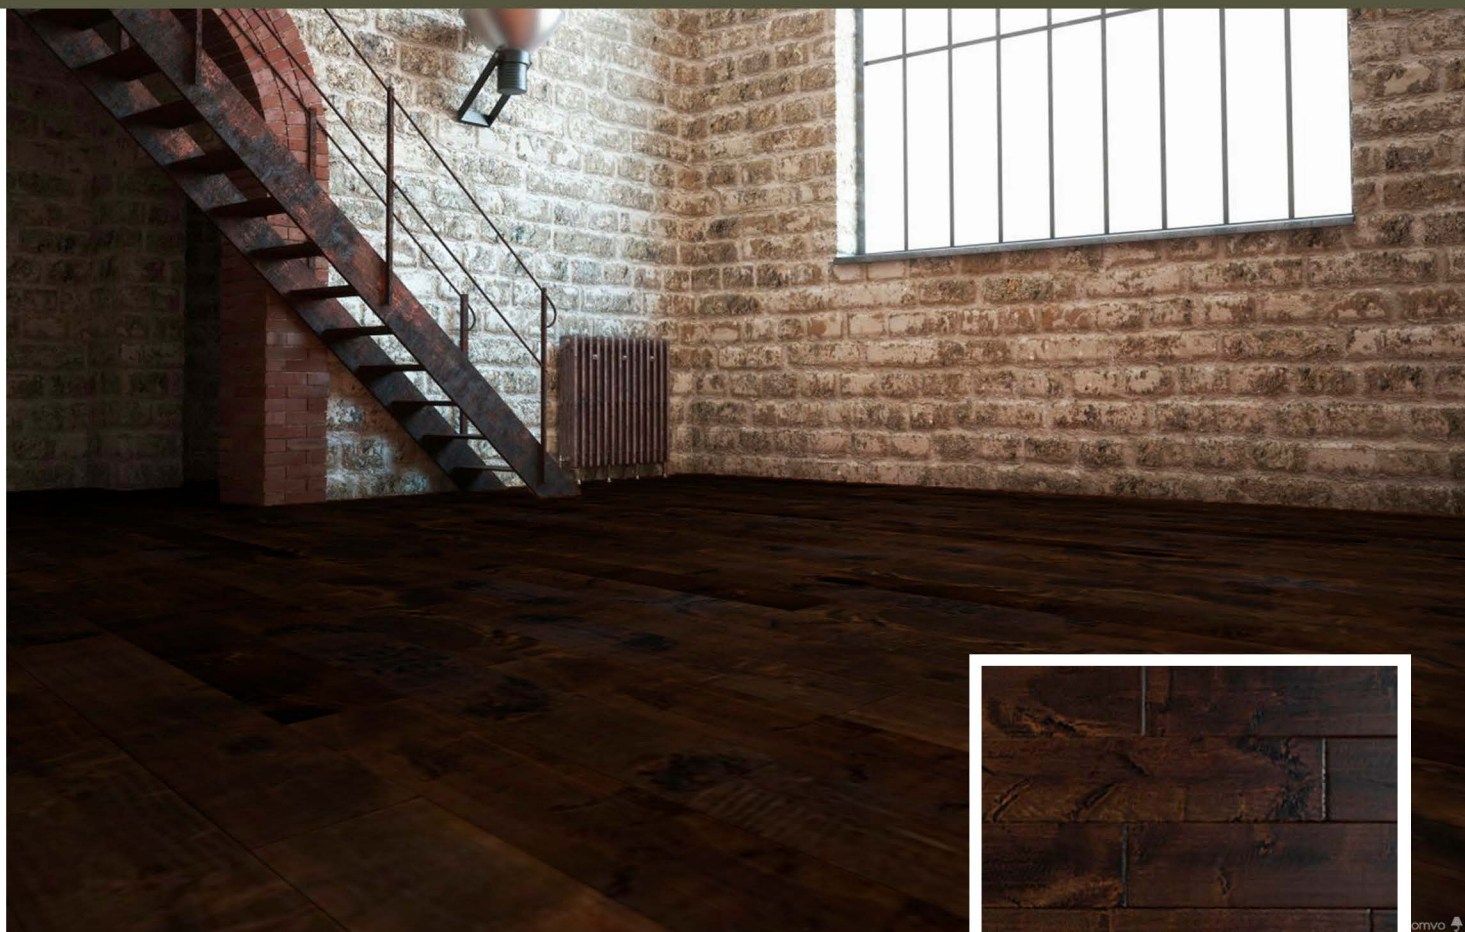

Solids Collection

SIENNA (3/4" SOLID)

S-SIE-01

Overall thickness: 0.75" Thick x 4.75" Width x 84" Length
Plank Width: 4.75"
Plank Length: 24" - 48"
Wood Species: Maple
Construction: Solid Wood
Finish: Aluminum Oxide
Wear layer: N/A
Surface: Hand Scraped Distressed
Edge Type: 4-Side Rolled Bevel
Installation Type: Glue Down, Nail Down
Packaging: 21.7 f/ctn
Weight: 65 lb
Warranty: 25yr Residential Limited Warranty