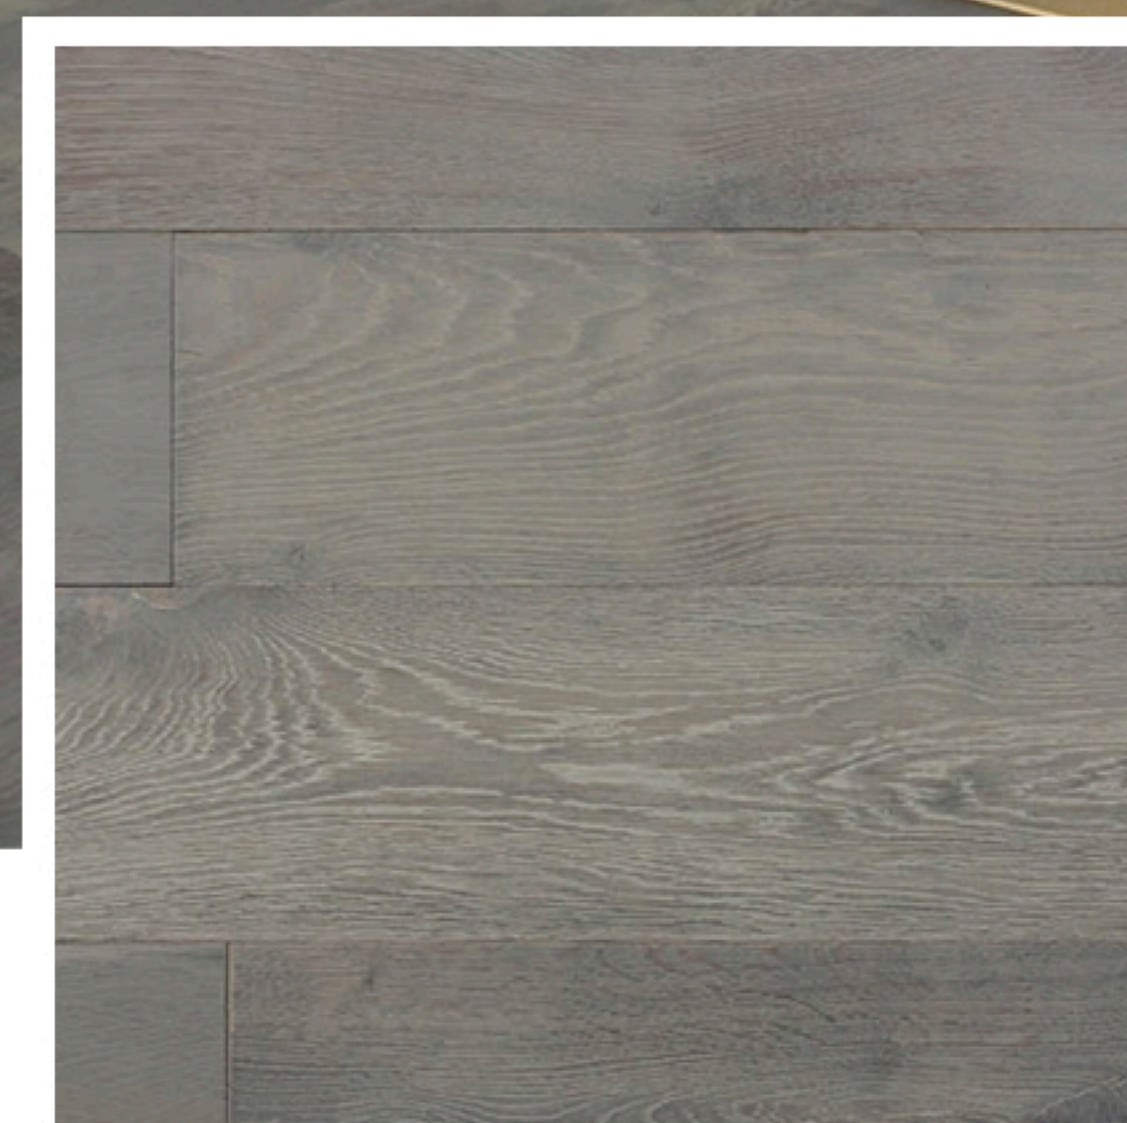

Villa Collection

Villa

CHAUMONT (9/16")

E-VC-OCHE-CH

| | |
|--------------------|---------------------------------------|
| Specifications: | 0.56" Thick x 9.5" Width x 84" Length |
| Plank Width: | 9.5" |
| Plank Length: | 36" - 72" |
| Wood Species: | European Oak |
| Construction: | Plywood |
| Finish: | Water Based Lacquer |
| Wear layer: | 4mm |
| Surface: | Wire Brushed |
| Edge Type: | 4-Side Rolled Bevel |
| Installation Type: | Floating, Glue Down, Nail Down |
| Packaging: | 34.11sf/ctn |
| Weight: | 64 lbs |
| Warranty: | 25yr Residential Limited Wear |
| Warranty: | 3yr Commercial Surface Warranty |