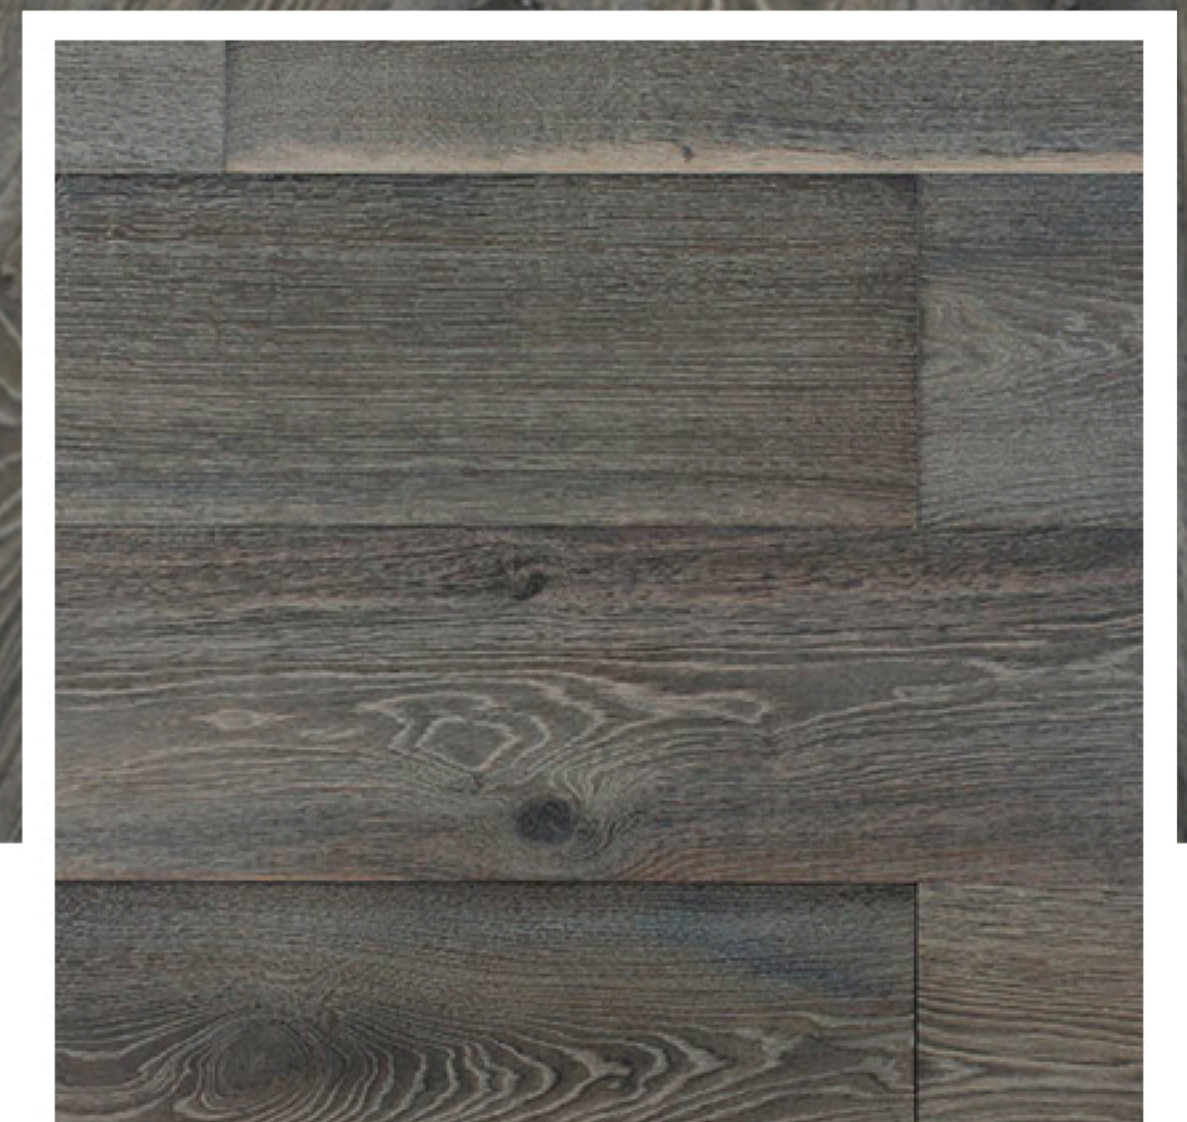

## MARSEILLE (9/16")

### E-VC-OCHE-MA

Specifications:	0.56" Thick x 9.5" Width x 84" Length
Plank Width:	9.5"
Plank Length:	36" - 72"
Wood Species:	European Oak
Construction:	Plywood
Finish:	Water Based Lacquer
Wear layer:	4mm
Surface:	Wire Brushed
Edge Type:	4-Side Rolled Bevel
Installation Type:	Floating, Glue Down, Nail Down
Packaging:	34.11sf/ctn
Weight:	64 lbs
Warranty:	25yr Residential Limited Wear
Warranty:	3yr Commercial Surface Warranty