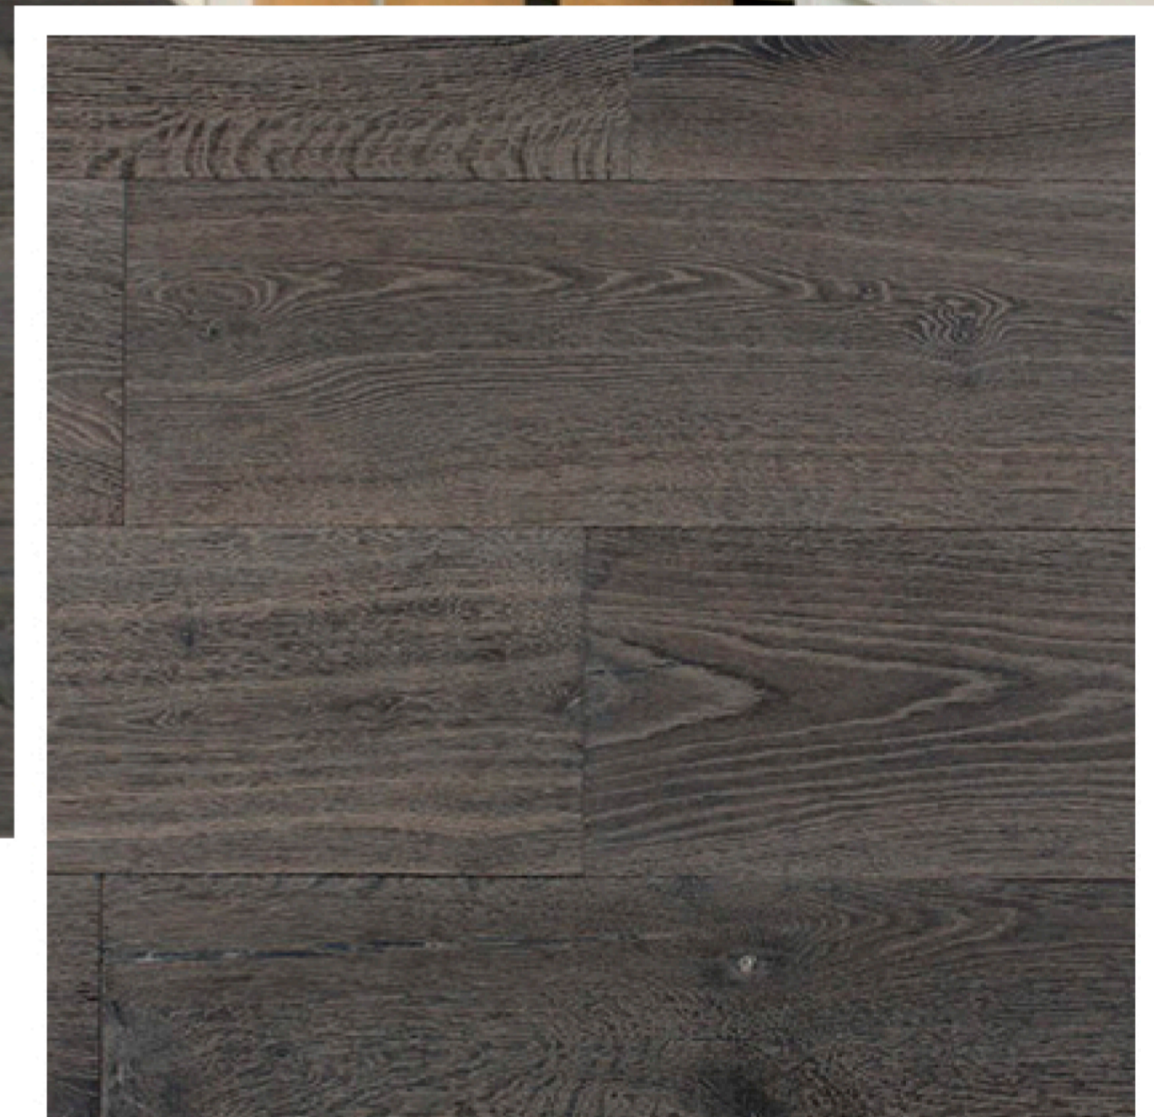

Villa Collection

Villa

VALENCE (9/16")

E-VC-OCHE-VA

Specifications:	0.56" Thick x 9.5" Width x 84" Length
Plank Width:	9.5"
Plank Length:	36" - 72"
Wood Species:	European Oak
Construction:	Plywood
Finish:	Water Based Lacquer
Wear layer:	4mm
Surface:	Wire Brushed
Edge Type:	4-Side Rolled Bevel
Installation Type:	Floating, Glue Down, Nail Down
Packaging:	34.11sf/ctn
Weight:	64 lbs
Warranty:	25yr Residential Limited Wear
Warranty:	3yr Commercial Surface Warranty