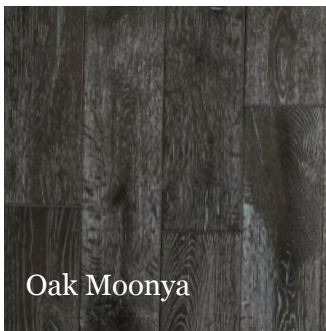

SLCC Flooring

Solids Collection

Oak, Acacia, Birch & Mahogany

Technical Specifications:

Construction: 3/4" solid
 Texture: Soft Smooth hand-scrape
 some with sawn chatter
 Grade: ABC (light character)
 Edge: 4-sided Rolled Bevel
 Dimensions: 3/4" x 4 3/4" x RL
 *3/4" x 5" x RL oak

Detailed Installation Care and Warranty available
to download at: www.slccflooring.com

Real Hardwood Wood Flooring

*Cutting edge colorations, textures and
traditional scraped solid flooring.*

Oak Moonya

Acacia Rangal